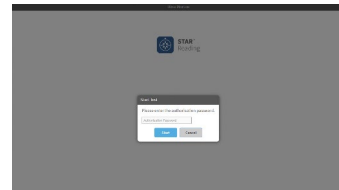

Log on to your Renaissance site

Click on the blue Star tile

If you see this screen, enter the password your teacher gives you

Select the best answer and click next. (You may need to scroll down to find the next button).