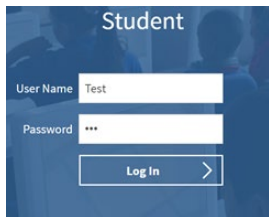

Log on to your Renaissance site

Click on the blue Star tile

If you see this screen, enter the password your teacher gives you

Select the best answer and click next. (You may need to scroll down to find the next button).